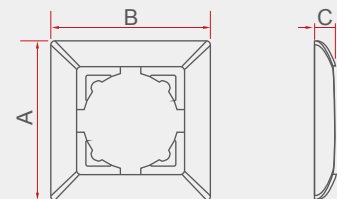

MODERN SERIES

Specifications

Flush Switches

10AX, 250V~

1 Pole, up to 3 Lines

Method of application: Flush Type

Type of terminals: Screw-type

Sockets

16A, 250V~

Existence of child protection: with child protection / without child protection

Method of application: Flush-type

Type of terminals: Screw-type

Frames

Unit: mm

	A	B	C
Single Frame	82	90	10.8
2 Gang Frame	82	161	10.8
3 Gang Frame	82	232	10.8
4 Gang Frame	82	303	10.8